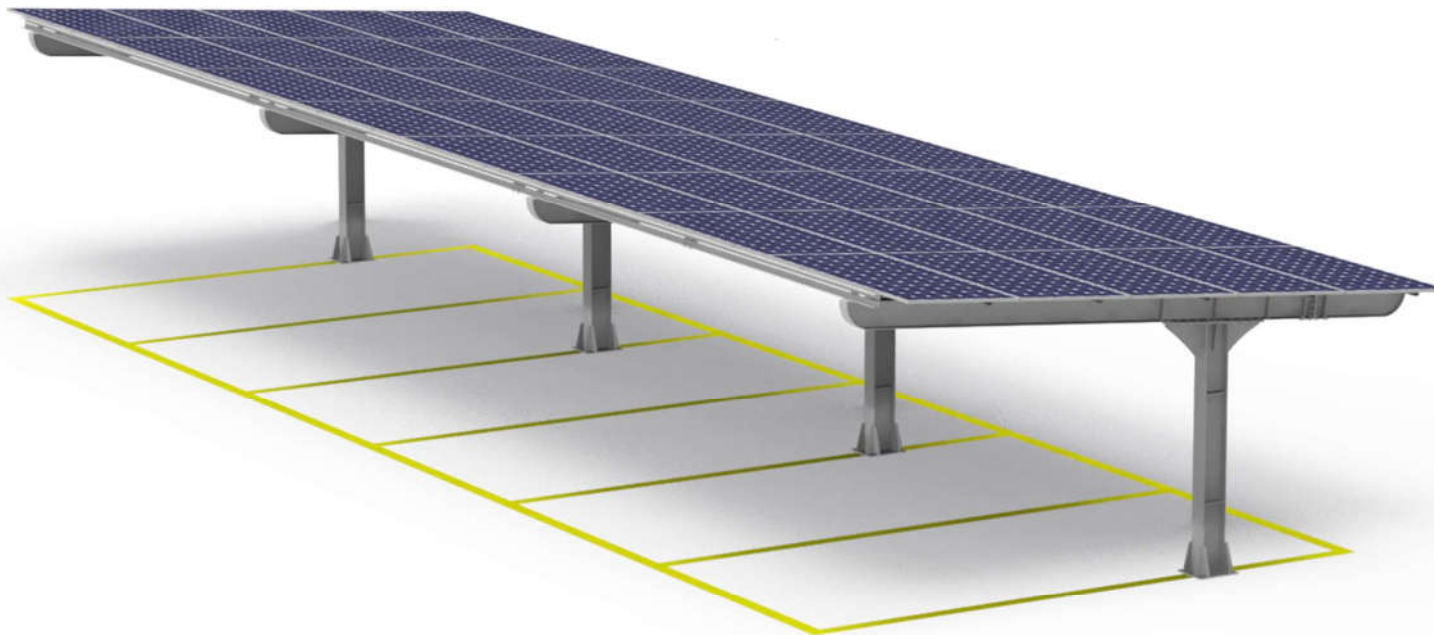

* can be painted in any color you want

FREE DESIGN SOLAR CARPORT STRUCTURE

Better Design, Better Support, Better Price

We respect your project and installation. Every single detail of this solar carport structure has been considered and optimized.

- Standard design. Simple choice for individual customer.
- Design by professional engineer team. Structure are stable and safety.
- Customized parking space. Accessories are standard and universal.

Every component has been fully optimized with better design, better support for easier faster installation experience.

CORIGY standard carport structure is a best choice for you.

CP-2PS: 2 Parking Space

CP-4PS: 4 Parking Space

CP-6PS: 6 Parking Space

CP-2PS: 2 Parking Space

CP-4PS: 4 Parking Space

CP-6PS: 6 Parking Space

Item No.	CP-2PS	CP-4PS	CP-6PS
Parking Space	2 Parking Space	4 Parking Space	6 Parking Space
Layout of the panel	5×3	5×5	5×8
Area of the Structure	6.834×5.73m	11.39×5.73m	18.224×5.73m
Dimensions of the module	2278×1134×30/ 35mm		
Direction of Panel	Horizontal		
Installation Angle	5 Degrees		
Lowest Height of Structure	2500mm		
Material	Q235B, Q355B		
Color	White Painting, Yellow Painting, Bule Painting, Wooden Paniting, Customized		
Surface Treatment	Hot Dip Galvanized, Zn-Al-Mg Coated, Painting		
Design Wind Speed	38m/s		
Design Snow Load	1.1KN/ m ²		
Basement	Cement		
Warranty	10 Years		
Weight	954kg	1410kg	1904kg
Packing Size	6000×1100×420mm	6000×1150×545mm	6000×1150×600mm