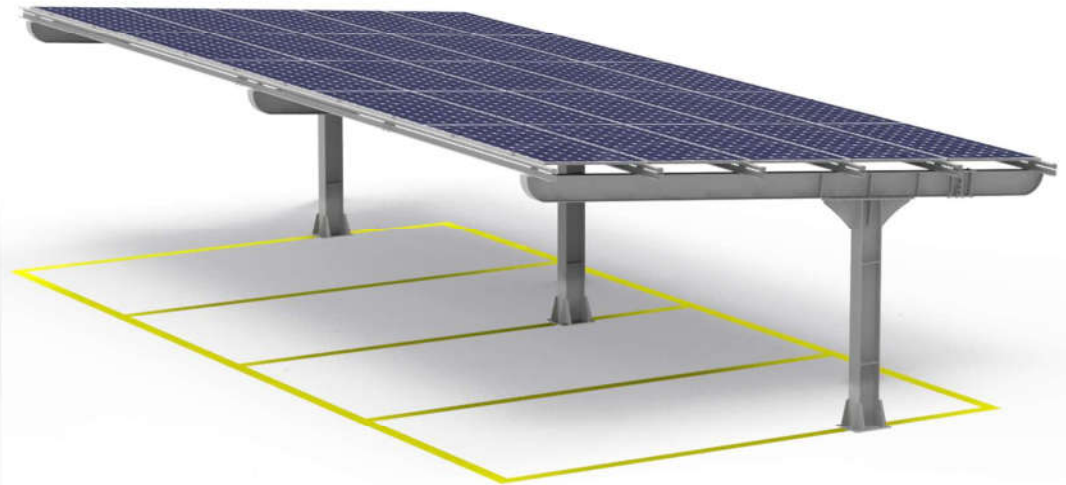

* can be painted in any color you want

FREE DESIGN SOLAR CARPORT STRUCTURE

Better Design, Better Support, Better Price

We respect your project and installation. Every single detail of this solar carport structure has been considered and optimized.

- Standard design. Simple choice for individual customer.
- Design by professional engineer team. Structure are stable and safety.
- Customized parking space. Accessories are standard and universal.

Every component has been fully optimized with better design, better support for easier faster installation experience.

CORIGY standard carport structure is a best choice for you.

CP-2PS: 2 Parking Space

CP-4PS: 4 Parking Space

CP-6PS: 6 Parking Space

CP-2PS: 2 Parking Space

CP-4PS: 4 Parking Space

CP-6PS: 6 Parking Space

Item No.	CP-2PS	CP-4PS	CP-6PS
Parking Space	2 Parking Space	4 Parking Space	6 Parking Space
Layout of the panel	5×3	5×5	5×8
Area of the Structure	6.834×5.73m	11.39×5.73m	18.224×5.73m
Dimensions of the module	2278×1134×30/ 35mm		
Direction of Panel	Horizontal		
Installation Angle	5 Degrees		
Lowest Height of Structure	2500mm		
Material	Q235B, Q355B		
Color	White Painting, Yellow Painting, Bule Painting, Wooden Paniting, Customized		
Surface Treatment	Hot Dip Galvanized, Zn-Al-Mg Coated, Painting		
Design Wind Speed	38m/s		
Design Snow Load	1.1KN/ m ²		
Basement	Cement		
Warranty	10 Years		
Weight	954kg	1410kg	1904kg
Packing Size	6000×1100×420mm	6000×1150×545mm	6000×1150×600mm