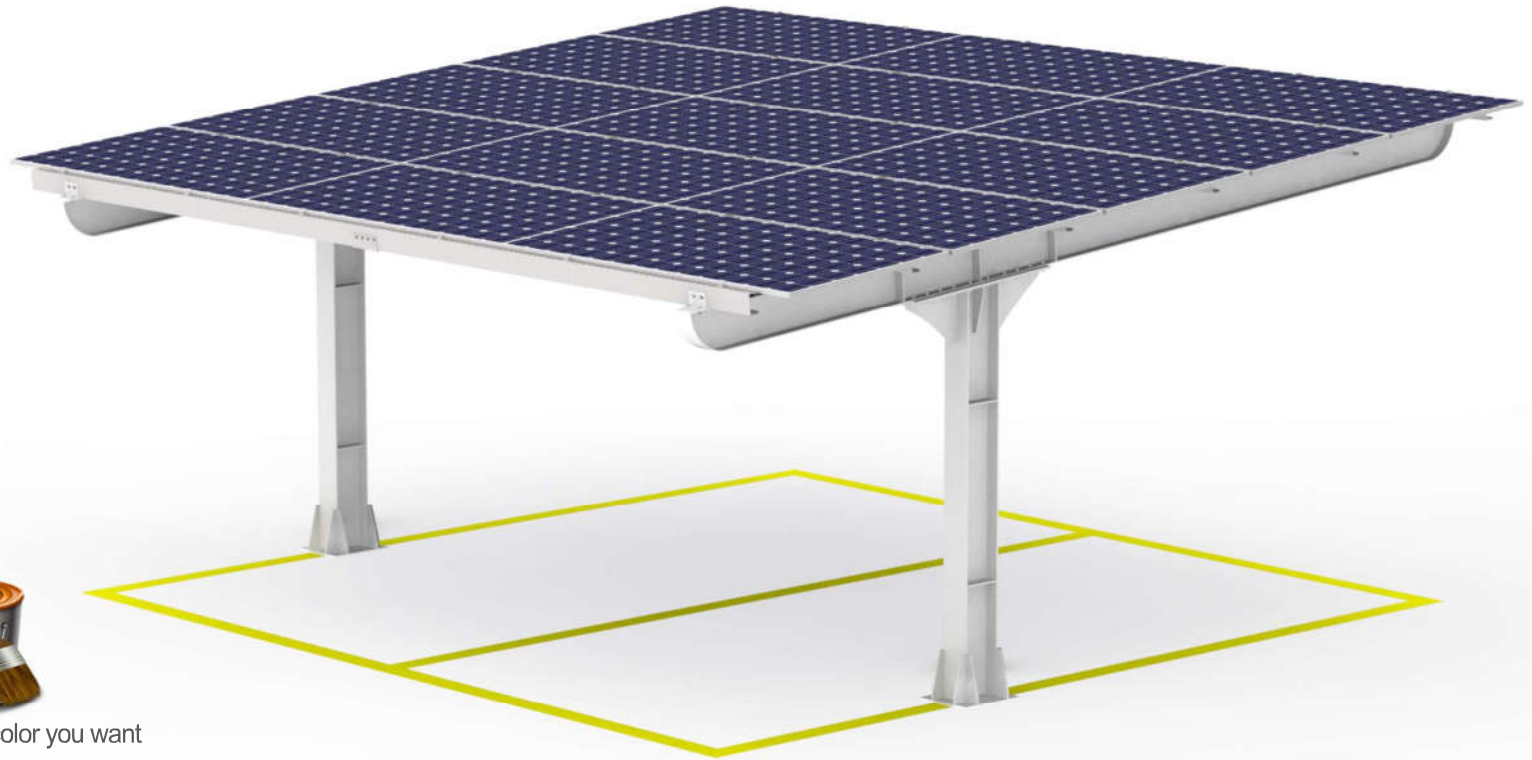

* can be painted in any color you want

FREE DESIGN SOLAR CARPORT STRUCTURE

Better Design, Better Support, Better Price

We respect your project and installation. Every single detail of this solar carport structure has been considered and optimized.

- Standard design. Simple choice for individual customer.
- Design by professional engineer team. Structure are stable and safety.
- Customized parking space. Accessories are standard and universal.

Every component has been fully optimized with better design, better support for easier faster installation experience.

CORIGY standard carport structure is a best choice for you.

CP-2PS: 2 Parking Space

CP-4PS: 4 Parking Space

CP-6PS: 6 Parking Space

CP-2PS: 2 Parking Space

CP-4PS: 4 Parking Space

CP-6PS: 6 Parking Space

Item No.	CP-2PS	CP-4PS	CP-6PS
Parking Space	2 Parking Space	4 Parking Space	6 Parking Space
Layout of the panel	5×3	5×5	5×8
Area of the Structure	6.834×5.73m	11.39×5.73m	18.224×5.73m
Dimensions of the module	2278×1134×30/ 35mm		
Direction of Panel	Horizontal		
Installation Angle	5 Degrees		
Lowest Height of Structure	2500mm		
Material	Q235B, Q355B		
Color	White Painting, Yellow Painting, Bule Painting, Wooden Paniting, Customized		
Surface Treatment	Hot Dip Galvanized, Zn-Al-Mg Coated, Painting		
Design Wind Speed	38m/s		
Design Snow Load	1.1KN/ m ²		
Basement	Cement		
Warranty	10 Years		
Weight	954kg	1410kg	1904kg
Packing Size	6000×1100×420mm	6000×1150×545mm	6000×1150×600mm

All colors can be customized,
tell me your favorite color and customize your unique parking shed!

Original Silver Color

White Color Painting

Black Color Painting

Wooden Color Painting

Brick Red Color Painting