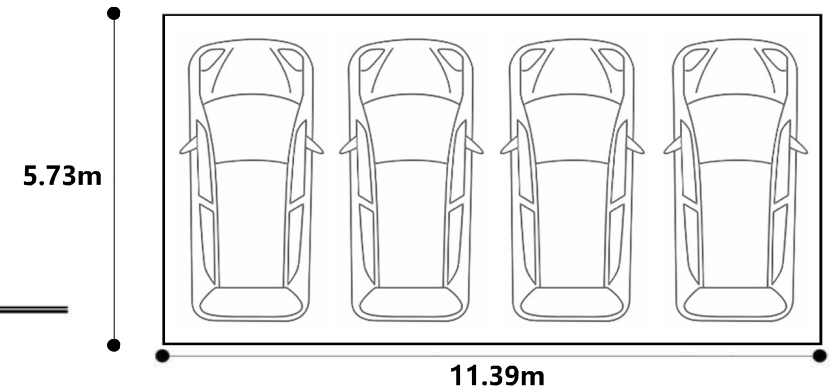

CORIGY standard carport structure is a best choice for you.

CP-2PS: 2 Parking Space

CP-4PS: 4 Parking Space

CP-6PS: 6 Parking Space

CP-2PS: 2 Parking Space

CP-4PS: 4 Parking Space

CP-6PS: 6 Parking Space

Item No.	CP-2PS	CP-4PS	CP-6PS
Parking Space	2 Parking Space	4 Parking Space	6 Parking Space
Layout of the panel	5×3	5×5	5×8
Area of the Structure	6.834×5.73m	11.39×5.73m	18.224×5.73m
Dimensions of the module	2278×1134×30/ 35mm		
Direction of Panel	Horizontal		
Installation Angle	5 Degrees		
Lowest Height of Structure	2500mm		
Material	Q235B, Q355B		
Color	White Painting, Yellow Painting, Bule Painting, Wooden Paniting, Customized		
Surface Treatment	Hot Dip Galvanized, Zn-Al-Mg Coated, Painting		
Design Wind Speed	38m/s		
Design Snow Load	1.1KN/ m ²		
Basement	Cement		
Warranty	10 Years		
Weight	954kg	1410kg	1904kg
Packing Size	6000×1100×420mm	6000×1150×545mm	6000×1150×600mm

Item No.	Image	CP-2PS	CP-4PS	CP-6PS
CP-IC-30/35		24	40	64
CP-EC-30/35		12	20	32
C12620-3150		12	12	12
C12620-5500		0	6	12
CP-RS-C		6	12	18
CP-HC-TPF		12	18	24
CP-HC-B2512-6000		2	3	4
CP-HC-B2517-2290		2	3	4
CP-HC-GC		2	3	4