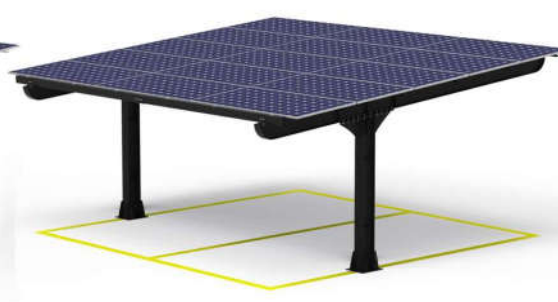

Black Color Painting