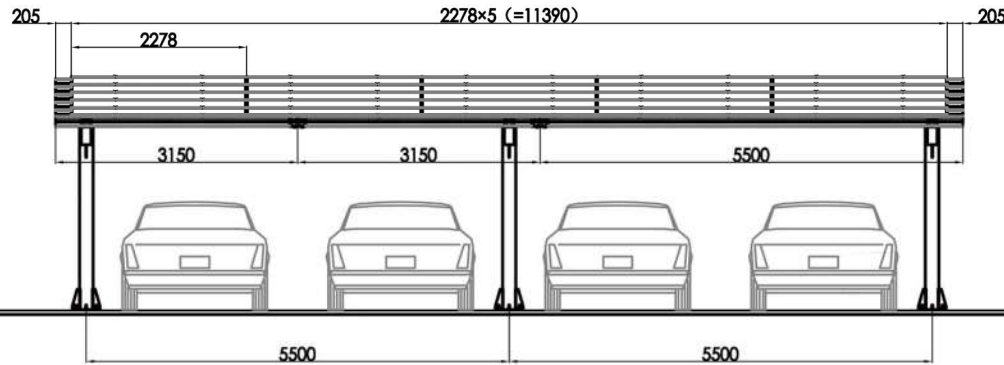

CORIGY standard carport structure is a best choice for you.

CP-2PS: 2 Parking Space

CP-4PS: 4 Parking Space

CP-6PS: 6 Parking Space

CP-2PS: 2 Parking Space

CP-4PS: 4 Parking Space

CP-6PS: 6 Parking Space

Item No.	CP-2PS	CP-4PS	CP-6PS
Parking Space	2 Parking Space	4 Parking Space	6 Parking Space
Layout of the panel	5×3	5×5	5×8
Area of the Structure	6.834×5.73m	11.39×5.73m	18.224×5.73m
Dimensions of the module	2278×1134×30/ 35mm		
Direction of Panel	Horizontal		
Installation Angle	5 Degrees		
Lowest Height of Structure	2500mm		
Material	Q235B, Q355B		
Color	White Painting, Yellow Painting, Bule Painting, Wooden Paniting, Customized		
Surface Treatment	Hot Dip Galvanized, Zn-Al-Mg Coated, Painting		
Design Wind Speed	38m/s		
Design Snow Load	1.1KN/ m ²		
Basement	Cement		
Warranty	10 Years		
Weight	954kg	1410kg	1904kg
Packing Size	6000×1100×420mm	6000×1150×545mm	6000×1150×600mm