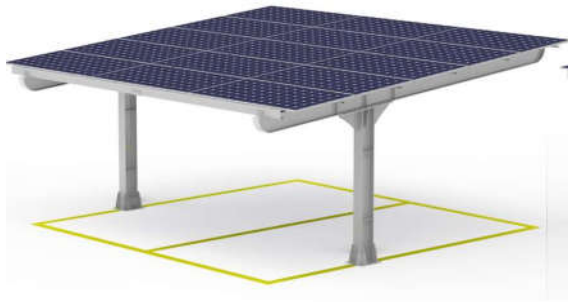

All colors can be customized,
tell me your favorite color and customize your unique parking shed!

Original Silver Color