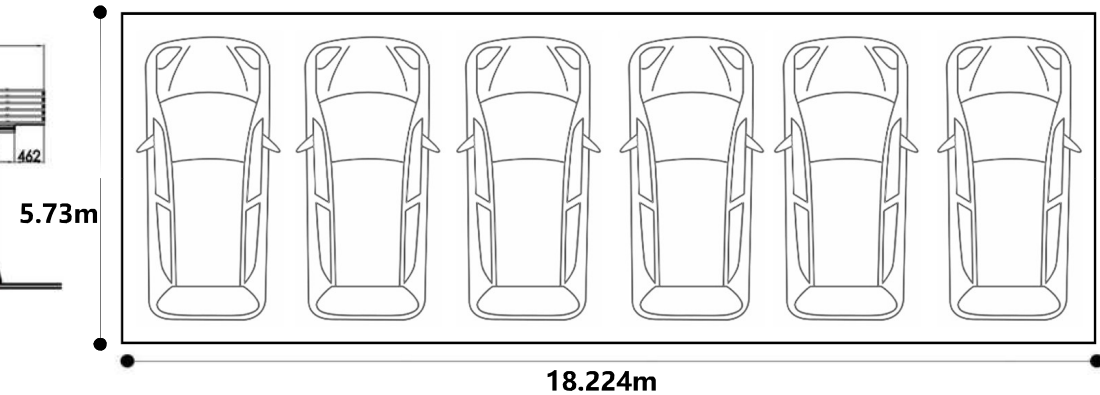

CORIGY standard carport structure is a best choice for you.

CP-2PS: 2 Parking Space

CP-4PS: 4 Parking Space

CP-6PS: 6 Parking Space

CP-2PS: 2 Parking Space

CP-4PS: 4 Parking Space

CP-6PS: 6 Parking Space

Item No.	CP-2PS	CP-4PS	CP-6PS
Parking Space	2 Parking Space	4 Parking Space	6 Parking Space
Layout of the panel	5×3	5×5	5×8
Area of the Structure	6.834×5.73m	11.39×5.73m	18.224×5.73m
Dimensions of the module	2278×1134×30/ 35mm		
Direction of Panel	Horizontal		
Installation Angle	5 Degrees		
Lowest Height of Structure	2500mm		
Material	Q235B, Q355B		
Color	White Painting, Yellow Painting, Bule Painting, Wooden Paniting, Customized		
Surface Treatment	Hot Dip Galvanized, Zn-Al-Mg Coated, Painting		
Design Wind Speed	38m/s		
Design Snow Load	1.1KN/ m ²		
Basement	Cement		
Warranty	10 Years		
Weight	954kg	1410kg	1904kg
Packing Size	6000×1100×420mm	6000×1150×545mm	6000×1150×600mm

Item No.	Image	CP-2PS	CP-4PS	CP-6PS
CP-IC-30/35		24	40	64
CP-EC-30/35		12	20	32
C12620-3150		12	12	12
C12620-5500		0	6	12
CP-RS-C		6	12	18
CP-HC-TPF		12	18	24
CP-HC-B2512-6000		2	3	4
CP-HC-B2517-2290		2	3	4
CP-HC-GC		2	3	4