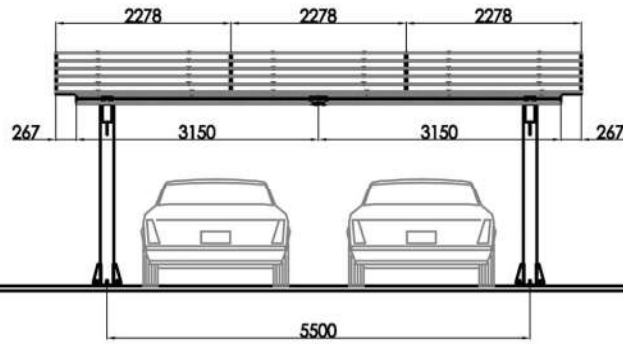

CORIGY standard carport structure is a best choice for you.

CP-2PS: 2 Parking Space

CP-4PS: 4 Parking Space

CP-6PS: 6 Parking Space

CP-2PS: 2 Parking Space

CP-4PS: 4 Parking Space

CP-6PS: 6 Parking Space

Item No.	CP-2PS	CP-4PS	CP-6PS
Parking Space	2 Parking Space	4 Parking Space	6 Parking Space
Layout of the panel	5×3	5×5	5×8
Area of the Structure	6.834×5.73m	11.39×5.73m	18.224×5.73m
Dimensions of the module	2278×1134×30/ 35mm		
Direction of Panel	Horizontal		
Installation Angle	5 Degrees		
Lowest Height of Structure	2500mm		
Material	Q235B, Q355B		
Color	White Painting, Yellow Painting, Bule Painting, Wooden Paniting, Customized		
Surface Treatment	Hot Dip Galvanized, Zn-Al-Mg Coated, Painting		
Design Wind Speed	38m/s		
Design Snow Load	1.1KN/ m ²		
Basement	Cement		
Warranty	10 Years		
Weight	954kg	1410kg	1904kg
Packing Size	6000×1100×420mm	6000×1150×545mm	6000×1150×600mm