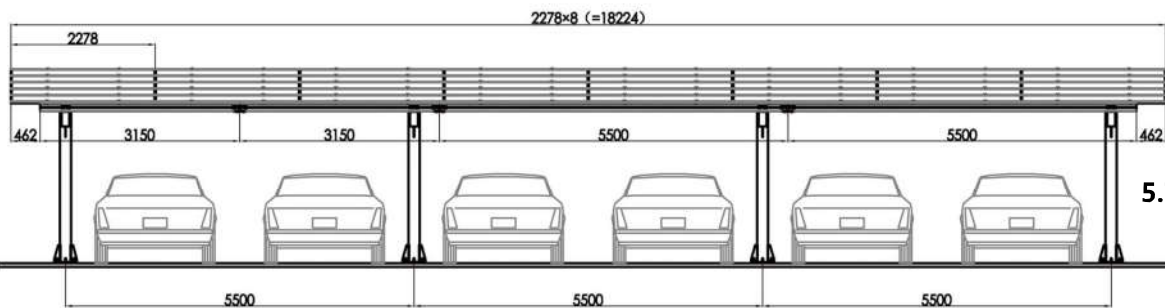

CORIGY standard carport structure is a best choice for you.

CP-2PS: 2 Parking Space

CP-4PS: 4 Parking Space

CP-6PS: 6 Parking Space

CP-2PS: 2 Parking Space

CP-4PS: 4 Parking Space

CP-6PS: 6 Parking Space

Item No.	CP-2PS	CP-4PS	CP-6PS
Parking Space	2 Parking Space	4 Parking Space	6 Parking Space
Layout of the panel	5×3	5×5	5×8
Area of the Structure	6.834×5.73m	11.39×5.73m	18.224×5.73m
Dimensions of the module	2278×1134×30/ 35mm		
Direction of Panel	Horizontal		
Installation Angle	5 Degrees		
Lowest Height of Structure	2500mm		
Material	Q235B, Q355B		
Color	White Painting, Yellow Painting, Bule Painting, Wooden Paniting, Customized		
Surface Treatment	Hot Dip Galvanized, Zn-Al-Mg Coated, Painting		
Design Wind Speed	38m/s		
Design Snow Load	1.1KN/ m ²		
Basement	Cement		
Warranty	10 Years		
Weight	954kg	1410kg	1904kg
Packing Size	6000×1100×420mm	6000×1150×545mm	6000×1150×600mm

Item No.	Image	CP-2PS	CP-4PS	CP-6PS
CP-IC-30/35		24	40	64
CP-EC-30/35		12	20	32
C12620-3150		12	12	12
C12620-5500		0	6	12
CP-RS-C		6	12	18
CP-HC-TPF		12	18	24
CP-HC-B2512-6000		2	3	4
CP-HC-B2517-2290		2	3	4
CP-HC-GC		2	3	4